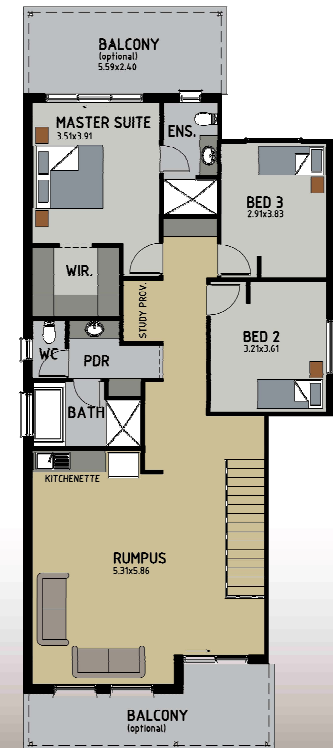

# Marion

-  4
-  2
-  2

Width 12.91 m  
Depth 20.54 m

- 4 Bedrooms
- 3 Living areas
- 3 Bathrooms
- Master bedroom with ensuite & walk in robe
- Designer Kitchen with walk in pantry
- Your Choice of Steel or Timber Frame
- Stainless Steel Blanco Appliances
- WQH Deluxe Specifications
- WQH Quality Workmanship