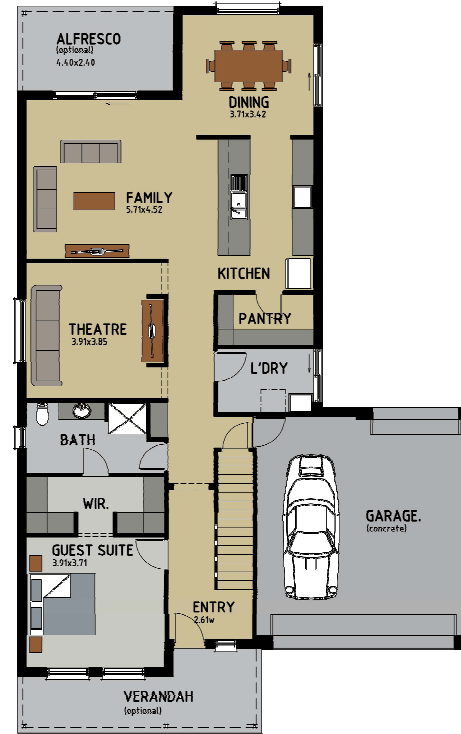

# Marion

-  4
-  2
-  2

Width 12.91 m  
Depth 20.54 m

- 4 Bedrooms
- 3 Living areas
- 3 Bathrooms
- Master bedroom with ensuite & walk in robe
- Designer Kitchen with walk in pantry
- Your Choice of Steel or Timber Frame
- Stainless Steel Blanco Appliances
- WQH Deluxe Specifications
- WQH Quality Workmanship